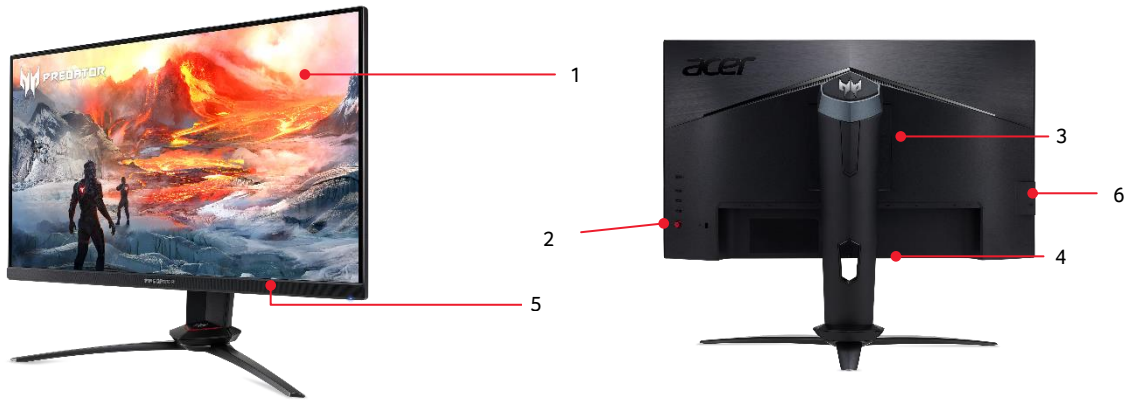

Predator XB3

XB273U GX

MYTHIC SPEED

- Nvidia G-Sync™ Compatible technology
- 27" WQHD (2560x1440) gaming monitor
- Overclock to 270Hz Refresh Rate & 0.5ms (G to G, Min.) Response Time
- High Brightness and contrast with VESA Certified DisplayHDR™400
- 99% AdobeRGB Wide Color Gamut
- Agile-Splendor IPS
- No color difference with Delta E<2
- USB Type-C PD 65W
- Built-in KVM switch for switching between multiple PCs without changing monitor/keyboard/mouse setup

Overclock to
270 Hz

0.5ms Up to

99%
Adobe RGB

Product views	1. 27" 16:9 display 2. Power button / OSD button 3. Height adjustment stand	4. Cable management 5. 2W x 2 Speaker 6. USB 3.0
Color	Black/Dark silver	
Dimensions and weight	Dimensions: 614 (W) x 421-541 (H) x 235 (D) mm 24.1 (W) x 16.5-21.3 (H) x 9.3 (D) inches	Weight: 6.63 kg 14.6 lbs
Size	27"(16:9)	
Active display area	596.74x335.66mm	
Maximum resolution	2560 x 1440@270Hz (overclock)	
	99% AdobeRGB wide color gamut	IPS Panel
Response time	1ms (G to G), 0.5ms (G to G, Min.)*	
Contrast ratio	1,000:1 (Native)	
Brightness	<ul style="list-style-type: none"> Native: 400nits HDR400 mode: 400nits 	
Viewing angle (CR=10)	178°(H), 178°(V)	
Colors	1.07B	
Bits	8Bit+Hi-FRC	
Input signal	HDMI(2.0) + HDMI(2.0) + DisplayPort(1.4) + TYPE C(PD65W) + SPK + Audio out + USB3.0x4 + USB-B (4down 2up)	
Speakers	2Wx2	
VESA Wall mounting	100X100mm	
Power supply (100V-240V)	External adapter	
Power Consumption (ENERGY STAR)	Off: 0.35W	Sleep: 0.4W On: 53W
Support	NVIDIA G-SYNC™ Compatible technology	
ErgoStand	Tilt • -5°~ 25° Swivel • +/- 20°	Height adjustment • 120mm Pivot • ±90°